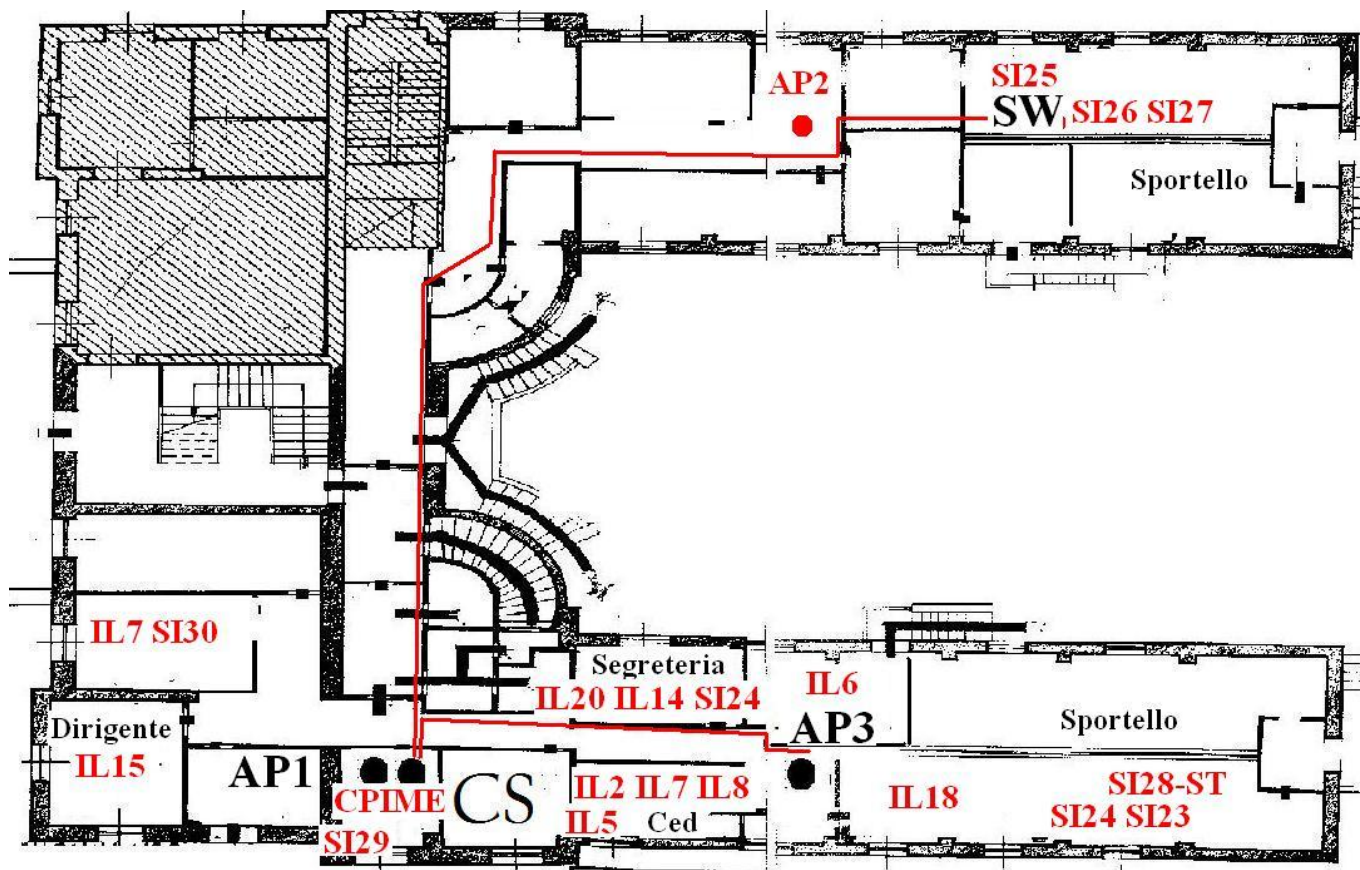

Resp.le: Dr.ssa Cecilia Calderaro

RefInfo: Rosanna Gagliano

PIANO TERRA

Progetto e realizzazione Unità Intranet/Internet Dipartimento Lavoro - Sicilia e Innovazione – Italia Lavoro Sicilia - Agenzia per l'Impiego						
Server	AP/SW	Capsda	PDL	Antenne SI	PDL in RTRS	Data
23.137	Ap2(1) 23.136 Ap2(3) 23.134	Prev: 2	ILS: 18 SI: 35	5	20	15/12/09

Sede “in trasferimento – solo cablaggio WIFI fai da te” – molte PDL distribuite in altri uffici anche della provincia
Occorre altro AP2 – altro SW e altre 5 antenne
Inseriti 5 SI gli altri DELL con stampante

NOMI delle PDL CPIME0nn per le DEL CPIMESnn per le Olidata (queste ultime non in dominio)